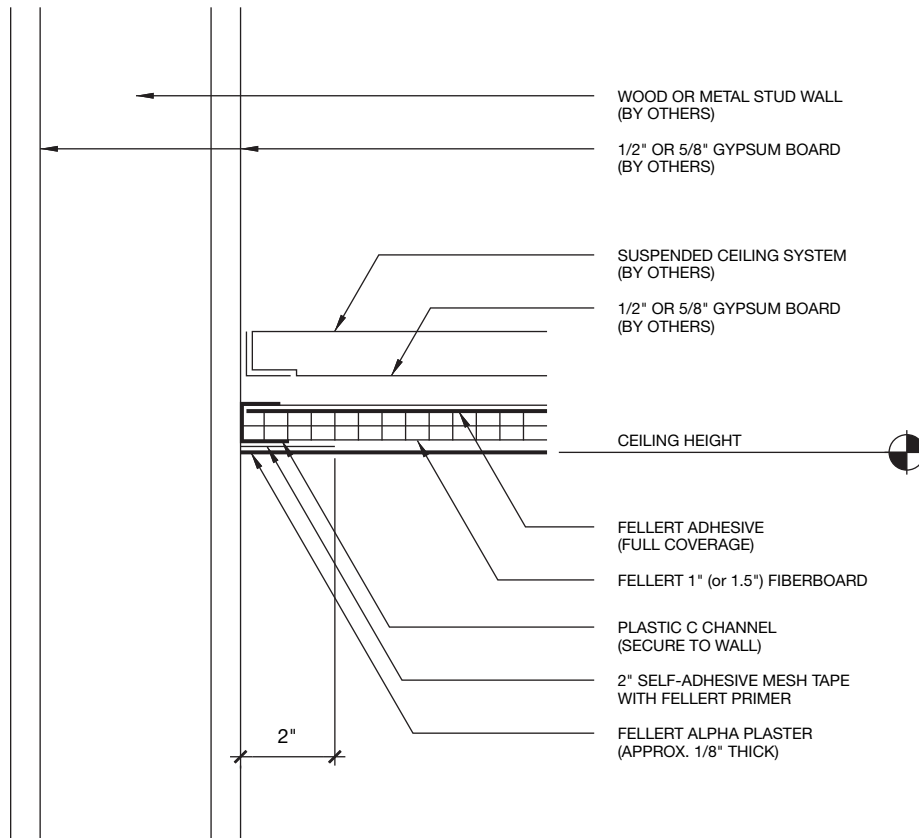

5.1 Ceiling-to-Wall Interface with GWB Fully Adhered System

5.1 CEILING-TO-WALL INTERFACE WITH GWB FULLY ADHERED SYSTEM