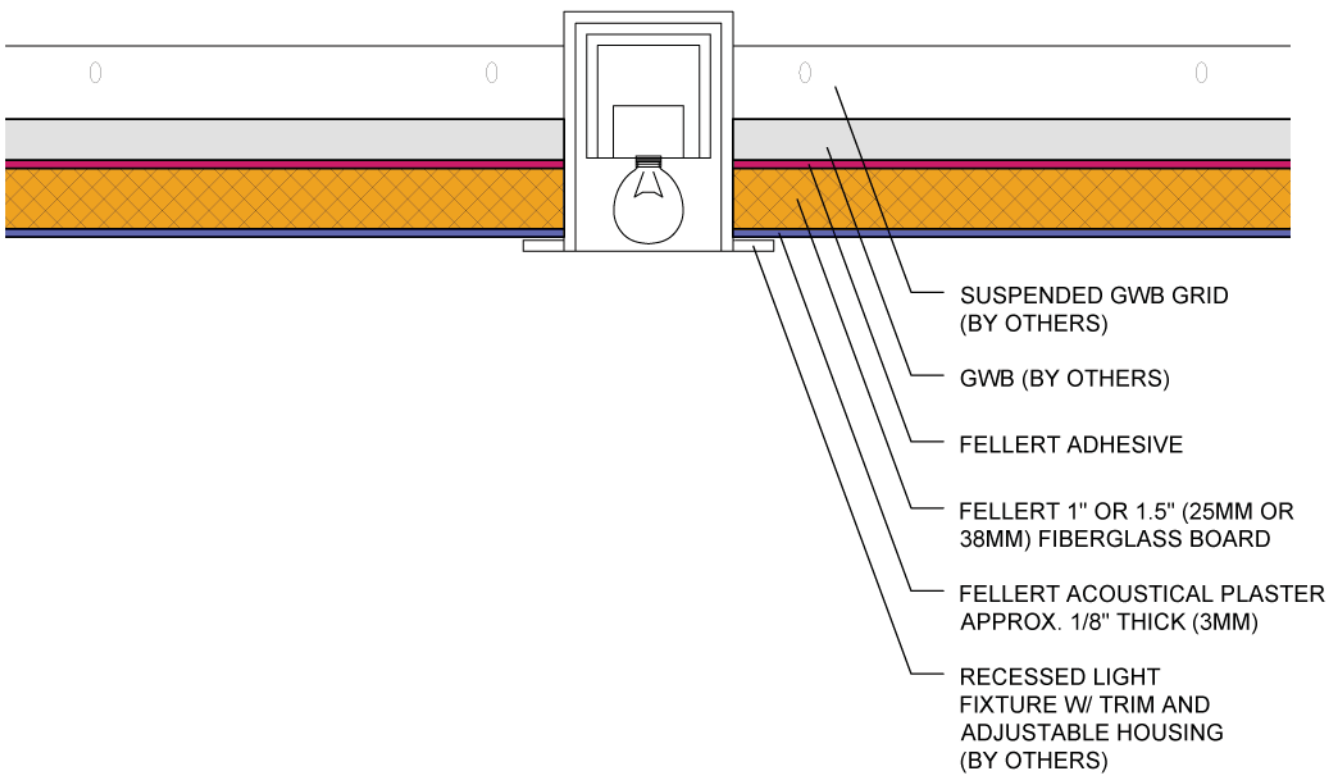

5.7

Can Light Fully Adhered System

5.7 CAN LIGHT FULLY ADHERED SYSTEM

*General Notes: Not to Scale. This detail should be included in the project mock-up.

Fellert North America
4629 S. 136th Street, Omaha, NE 68137
Phone: 402-896-2005
Fax: 402-895-7238
E-mail: sales@fellertna.com
Web: www.fellertna.com