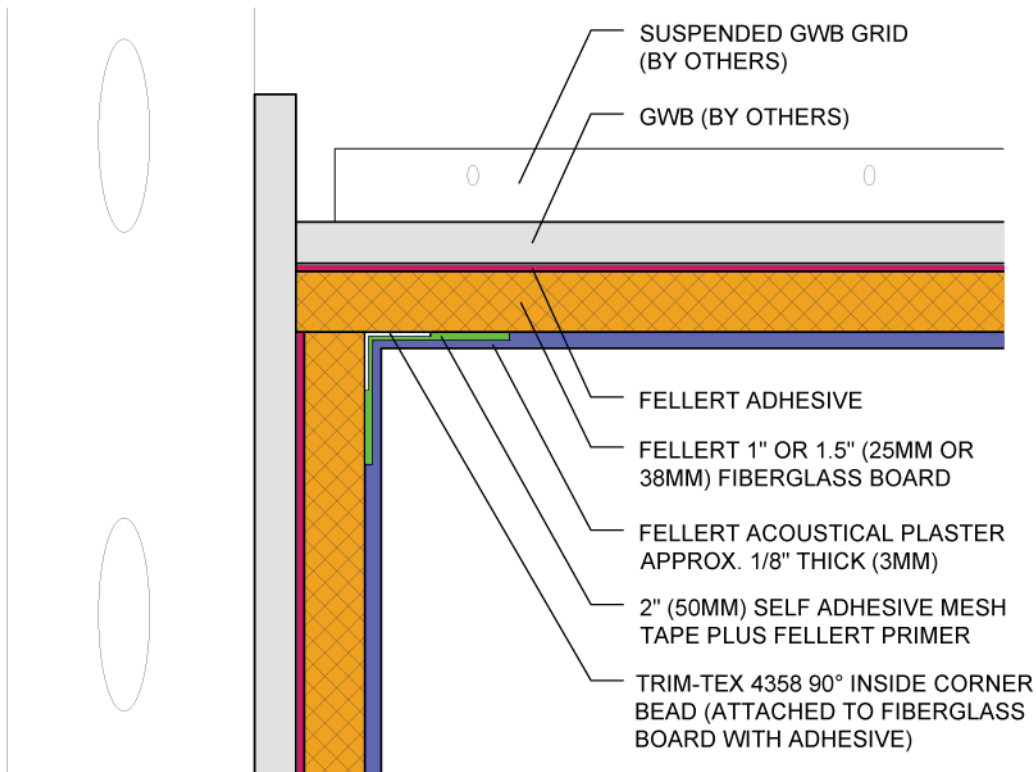

# Inside Corner (for walls and ceilings application) Fully Adhered System

Trim-Tex 4358 90°  
Inside Corner Bead

\*General Notes: Not to Scale. This detail should be included in the project mock-up.  
Trim-Tex product is shown for example purposes only.