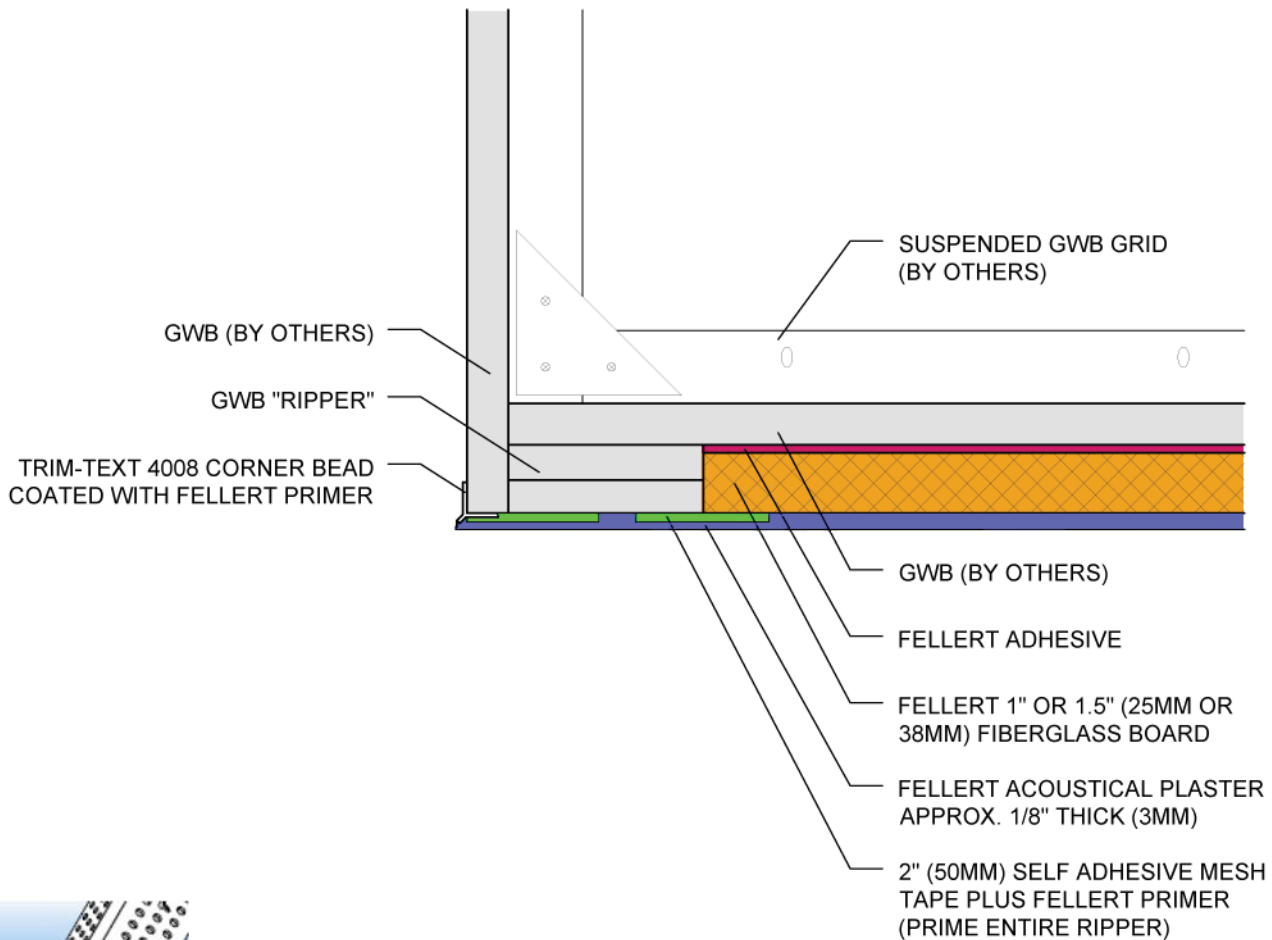

5.5

Soffit with Fellert to Vertical GWB Fully Adhered System

Trim-Tex 4008
Corner Bead

*General Notes: Not to Scale. This detail should be included in the project mock-up.
Trim-Tex product is shown for example purposes only.