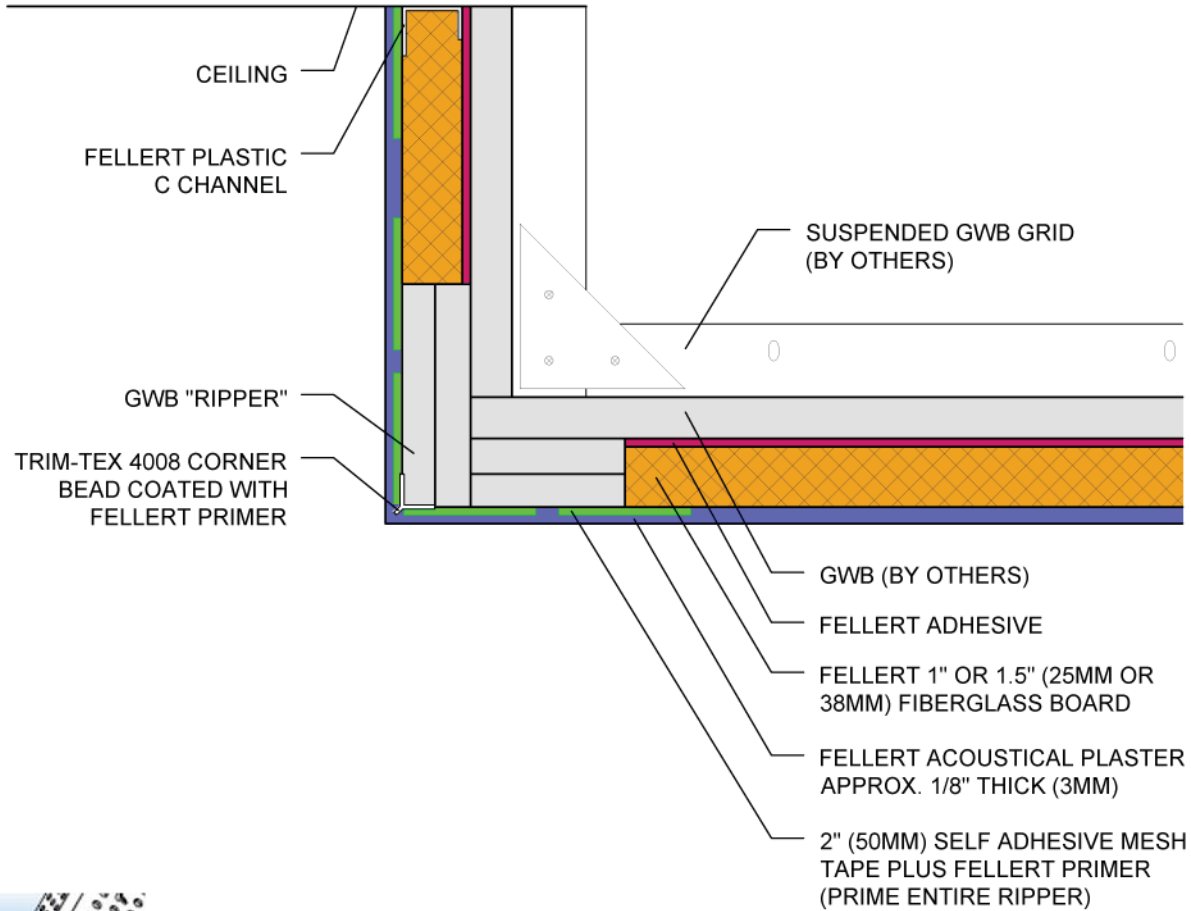

5.4

Soffit to Fellert Vertical Wall Fully Adhered System

5.4 SOFFIT TO FELLERT VERTICAL WALL FULLY ADHERED SYSTEM

Trim-Tex 4008
Corner Bead

*General Notes: Not to Scale. This detail should be included in the project mock-up.
Trim-Tex product is shown for example purposes only.