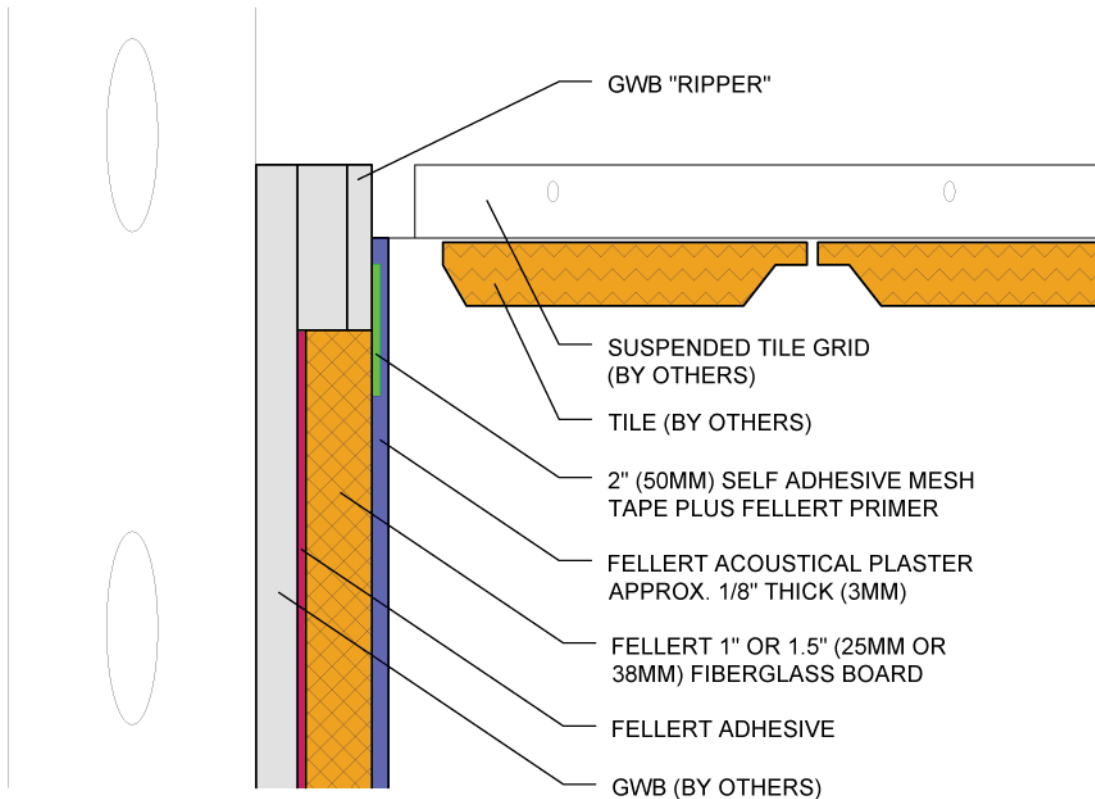

5.3

Wall to Ceiling Tile Fully Adhered System

*General Notes: Not to Scale. This detail should be included in the project mock-up.

Fellert North America
4629 S. 136th Street, Omaha, NE 68137
Phone: 402-896-2005
Fax: 402-895-7238
E-mail: sales@fellertna.com
Web: www.fellertna.com