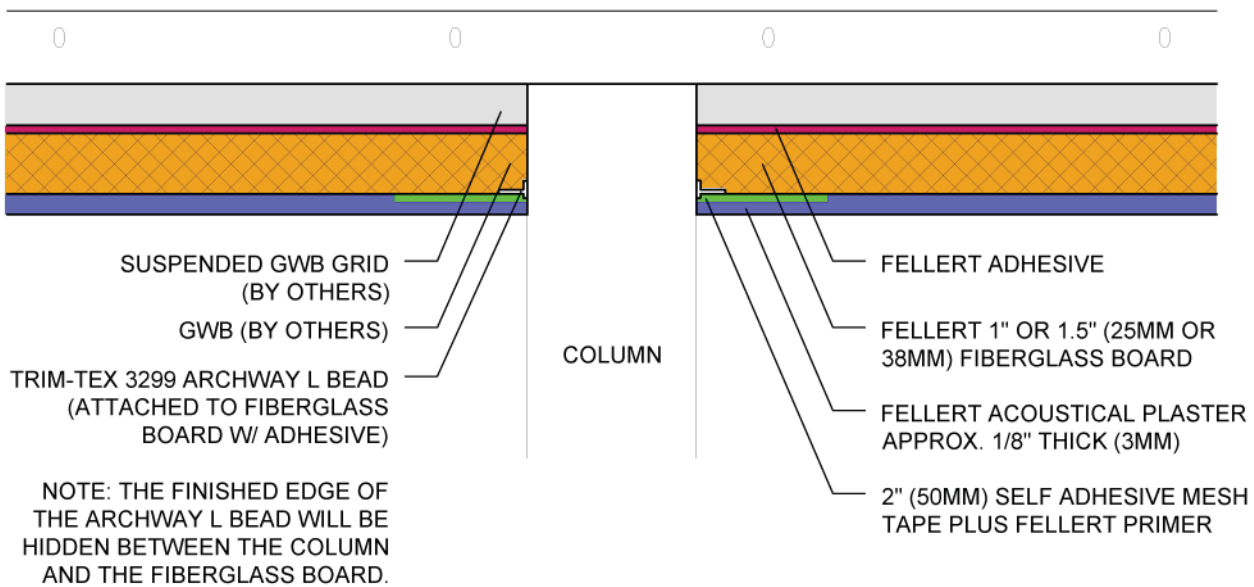

5.27 Trimless Column Fully Adhered System

Trim-Tex 3299
Archway L Bead

*General Notes: Not to Scale. This detail should be included in the project mock-up.
Trim-Tex product is shown for example purposes only.