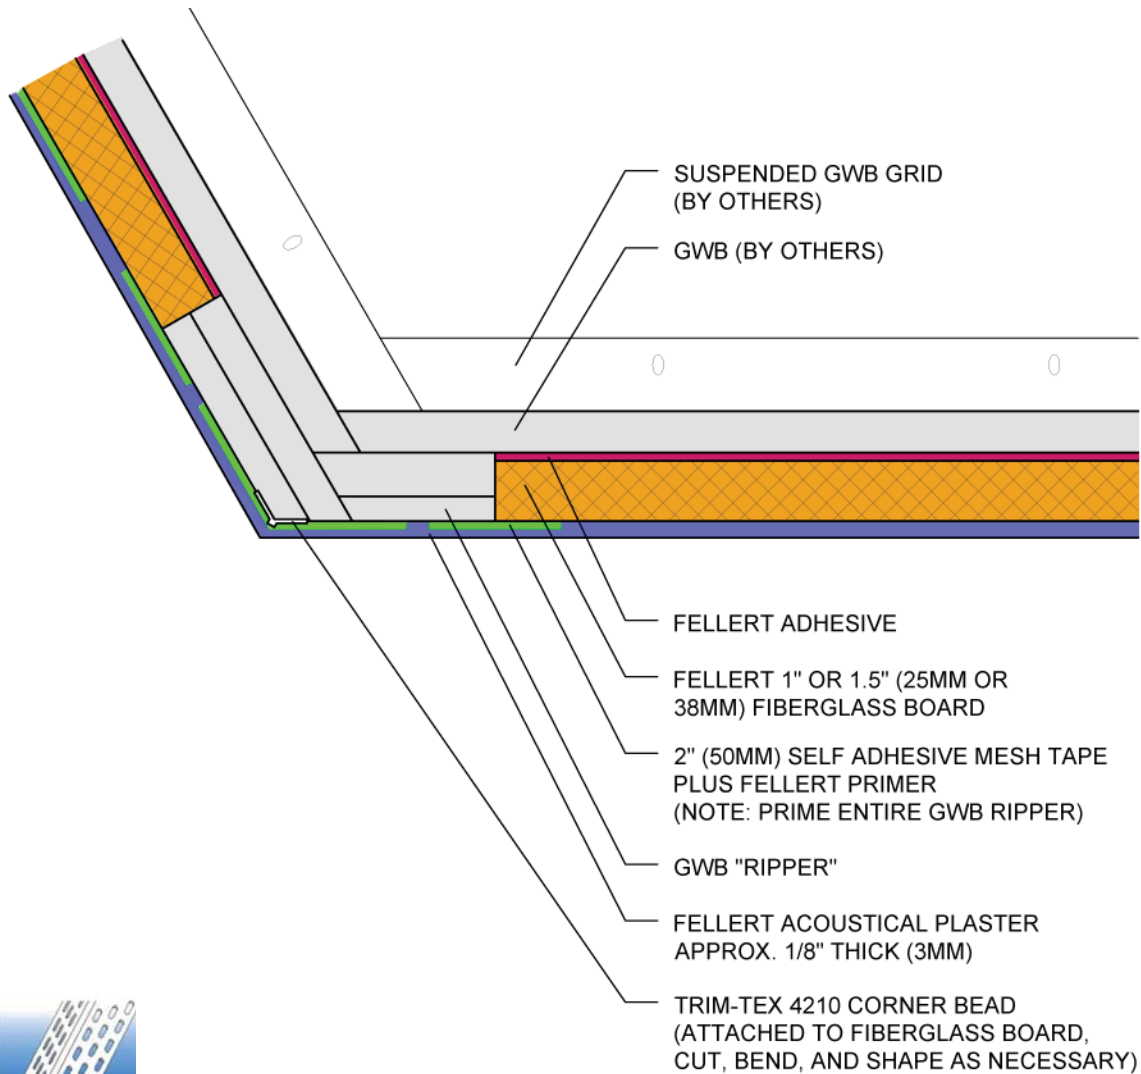

5.25 Angled Soffit Fully Adhered System

Trim-Tex 4210
Corner Bead

*General Notes: Not to Scale. This detail should be included in the project mock-up.
Trim-Tex product is shown for example purposes only.