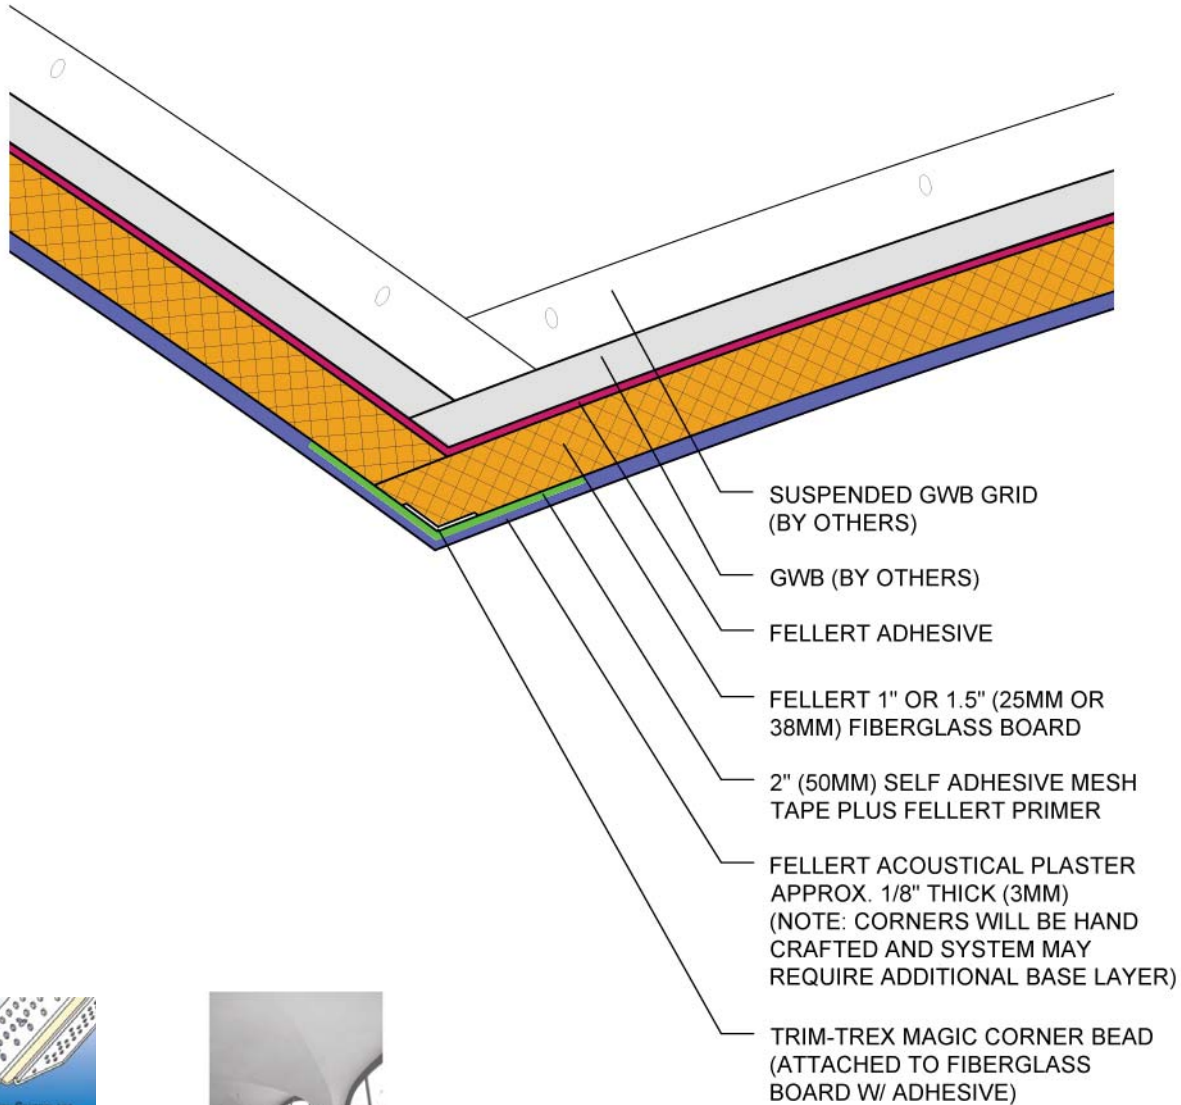

5.24 Vaulted Ceiling Fully Adhered System

Trim-Tex Magic Corner Bead

*General Notes: Not to Scale. This detail should be included in the project mock-up. Trim-Tex product is shown for example purposes only.