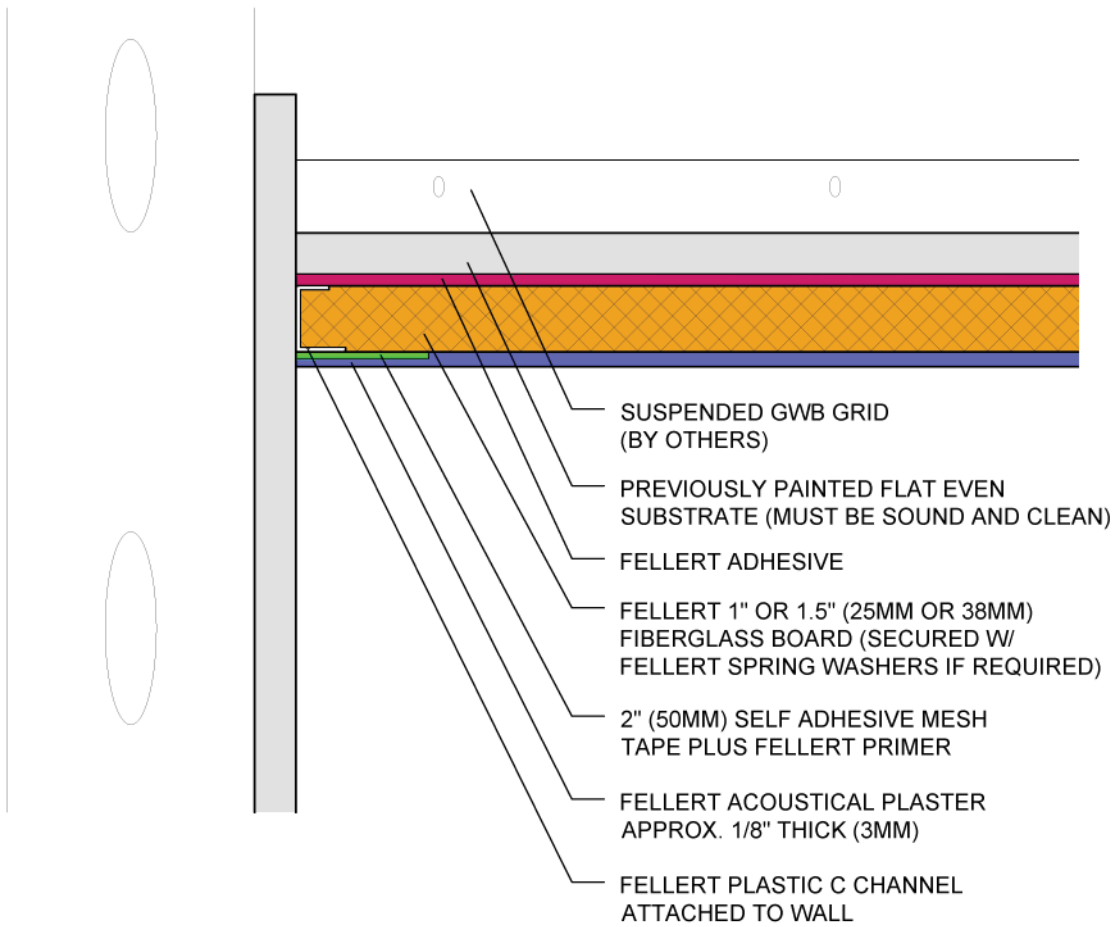

5.23 Previously Painted Substrate Fully Adhered System

*General Notes: Not to Scale. This detail should be included in the project mock-up.

Fellert North America
 4629 S. 136th Street, Omaha, NE 68137
 Phone: 402-896-2005
 Fax: 402-895-7238
 E-mail: sales@fellertna.com
 Web: www.fellertna.com