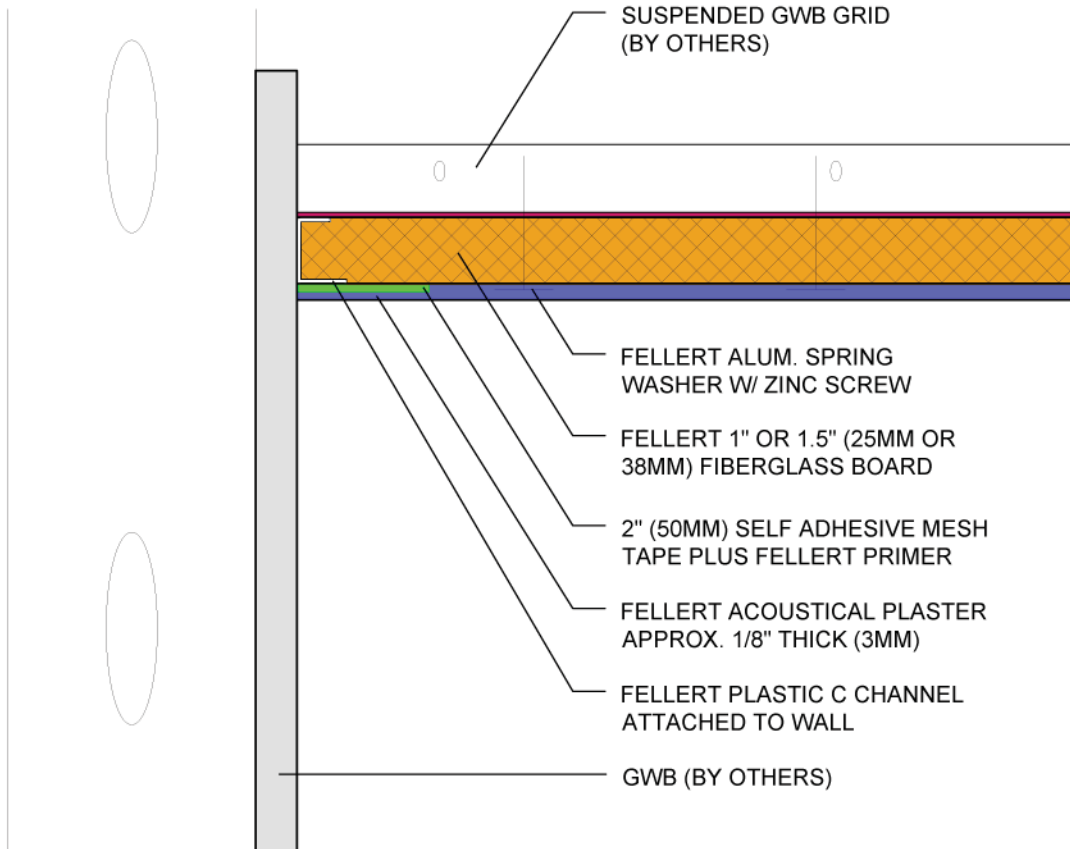

5.2

Direct Attachment to Ceiling Grid (no GWB)

*General Notes: Not to Scale. This detail should be included in the project mock-up.

Fellert North America
4629 S. 136th Street, Omaha, NE 68137
Phone: 402-896-2005
Fax: 402-895-7238
E-mail: sales@fellertna.com
Web: www.fellertna.com