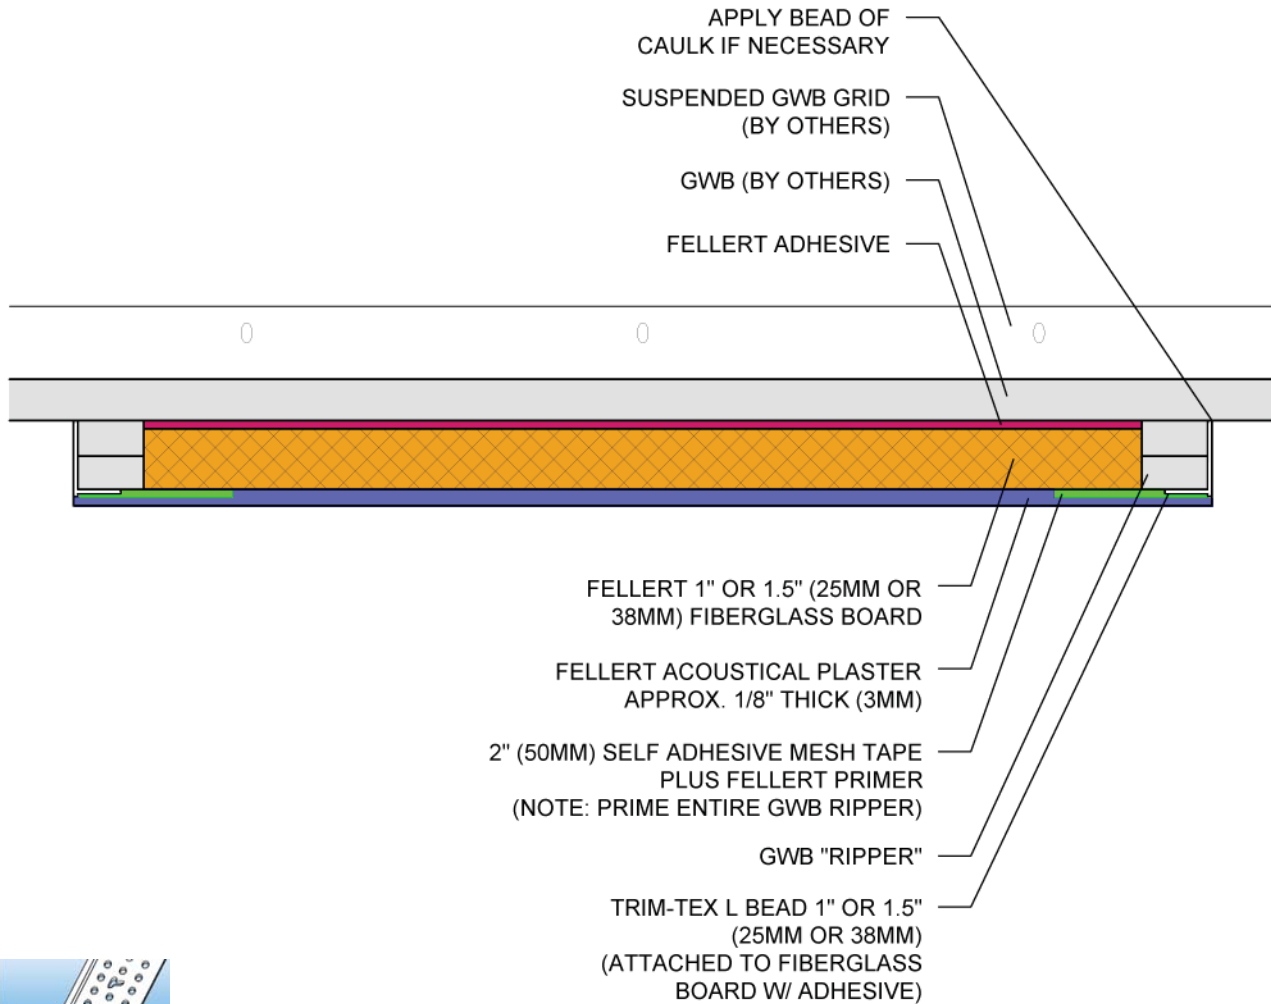

5.16 Fellert "Cloud" Fully Adhered System

Trim-Tex Oversized
L Bead 1" 3508
(25mm) - 1.5" 3650
(38mm)

*General Notes: Not to Scale. This detail should be included in the project mock-up.
Trim-Tex products are shown for example purposes only.