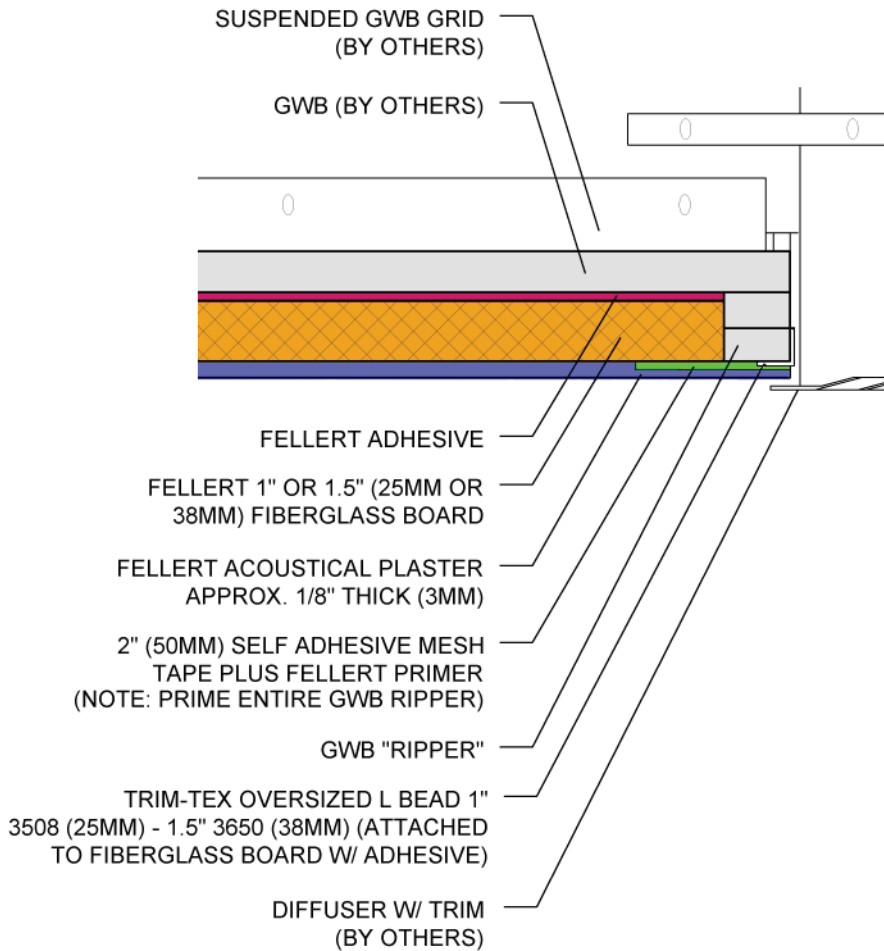

5.15 Square/Rectangle Shaped Diffuser Fully Adhered System

Trim-Tex Oversized L Bead 1" 3508 (25mm) - 1.5" 3650 (38mm)

*General Notes: Not to Scale. This detail should be included in the project mock-up. Trim-Tex products are shown for example purposes only.